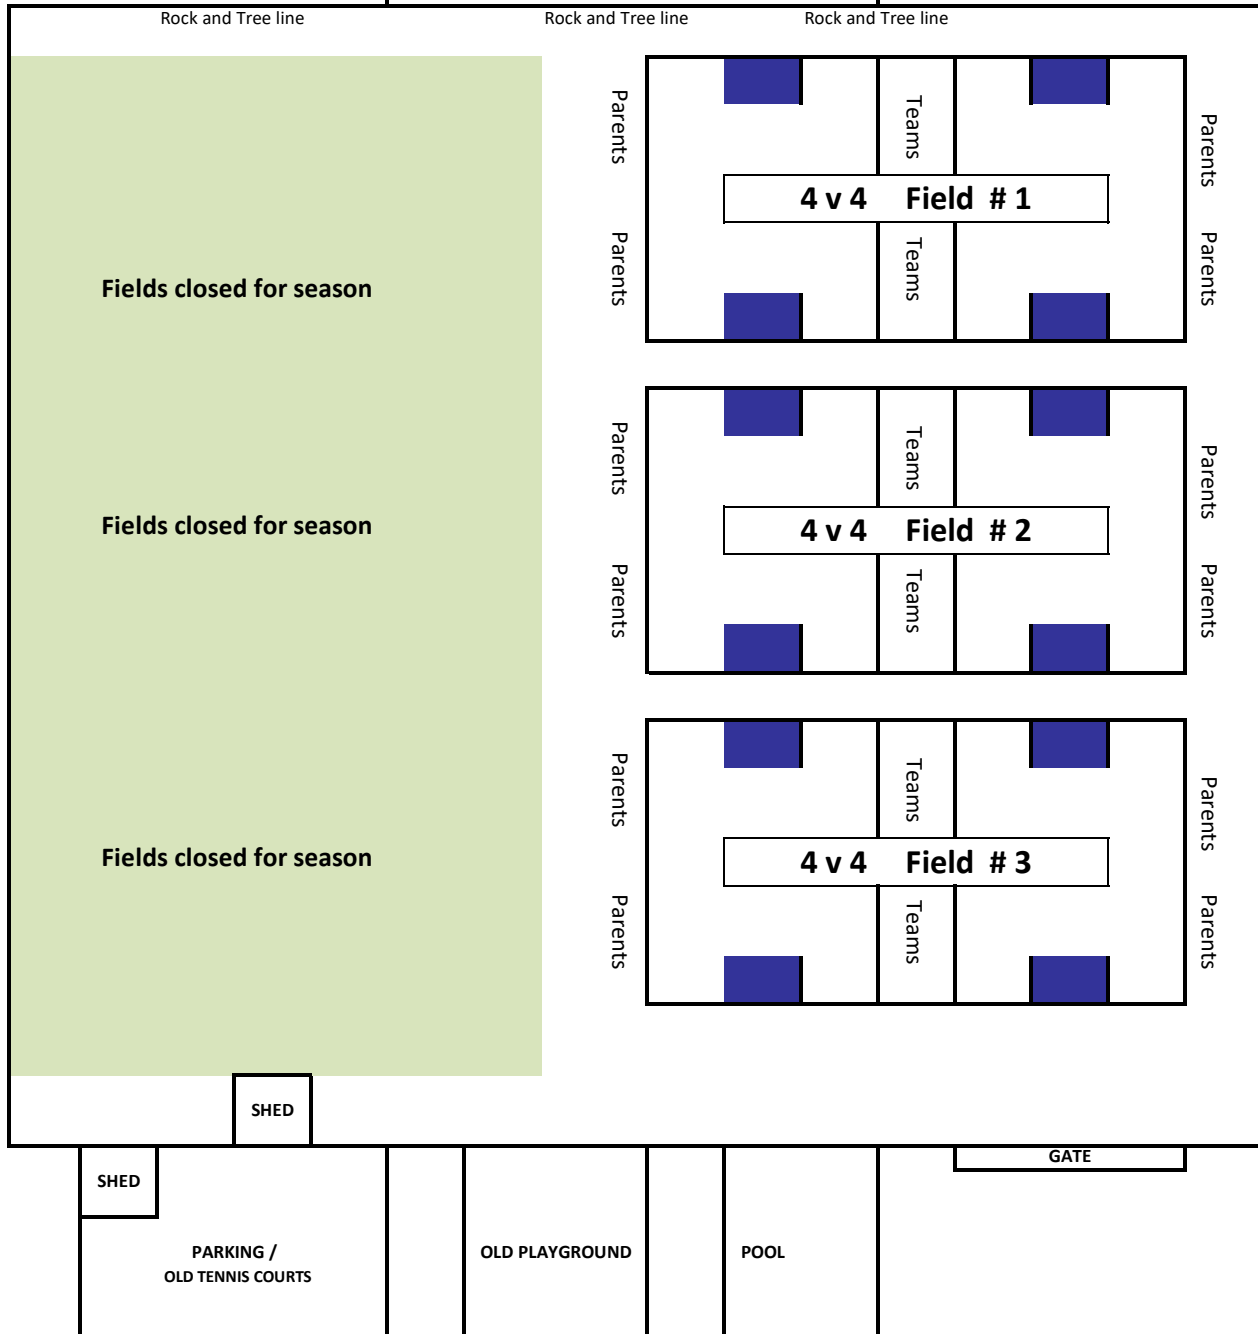

UPPER Tilda B Stone

Note: Not to Scale

UPPER Tilda B Stone

Note: Not to Scale

LOWER Tilda B Stone

LOWER Wamsutta

NOTE: ONE WAY AROUND BACK OF SCHOOL ONLY PARK ON SIDE NEAREST THE FIELDS OR IN FRONT OF SCHOOL

NOTE: Not to Scale

UPPER Wamsutta

NOTE: Not to Scale

NOTE: Parking behind the school is only allowed on one side and that is the side nearest the fields

Poncin Hewitt