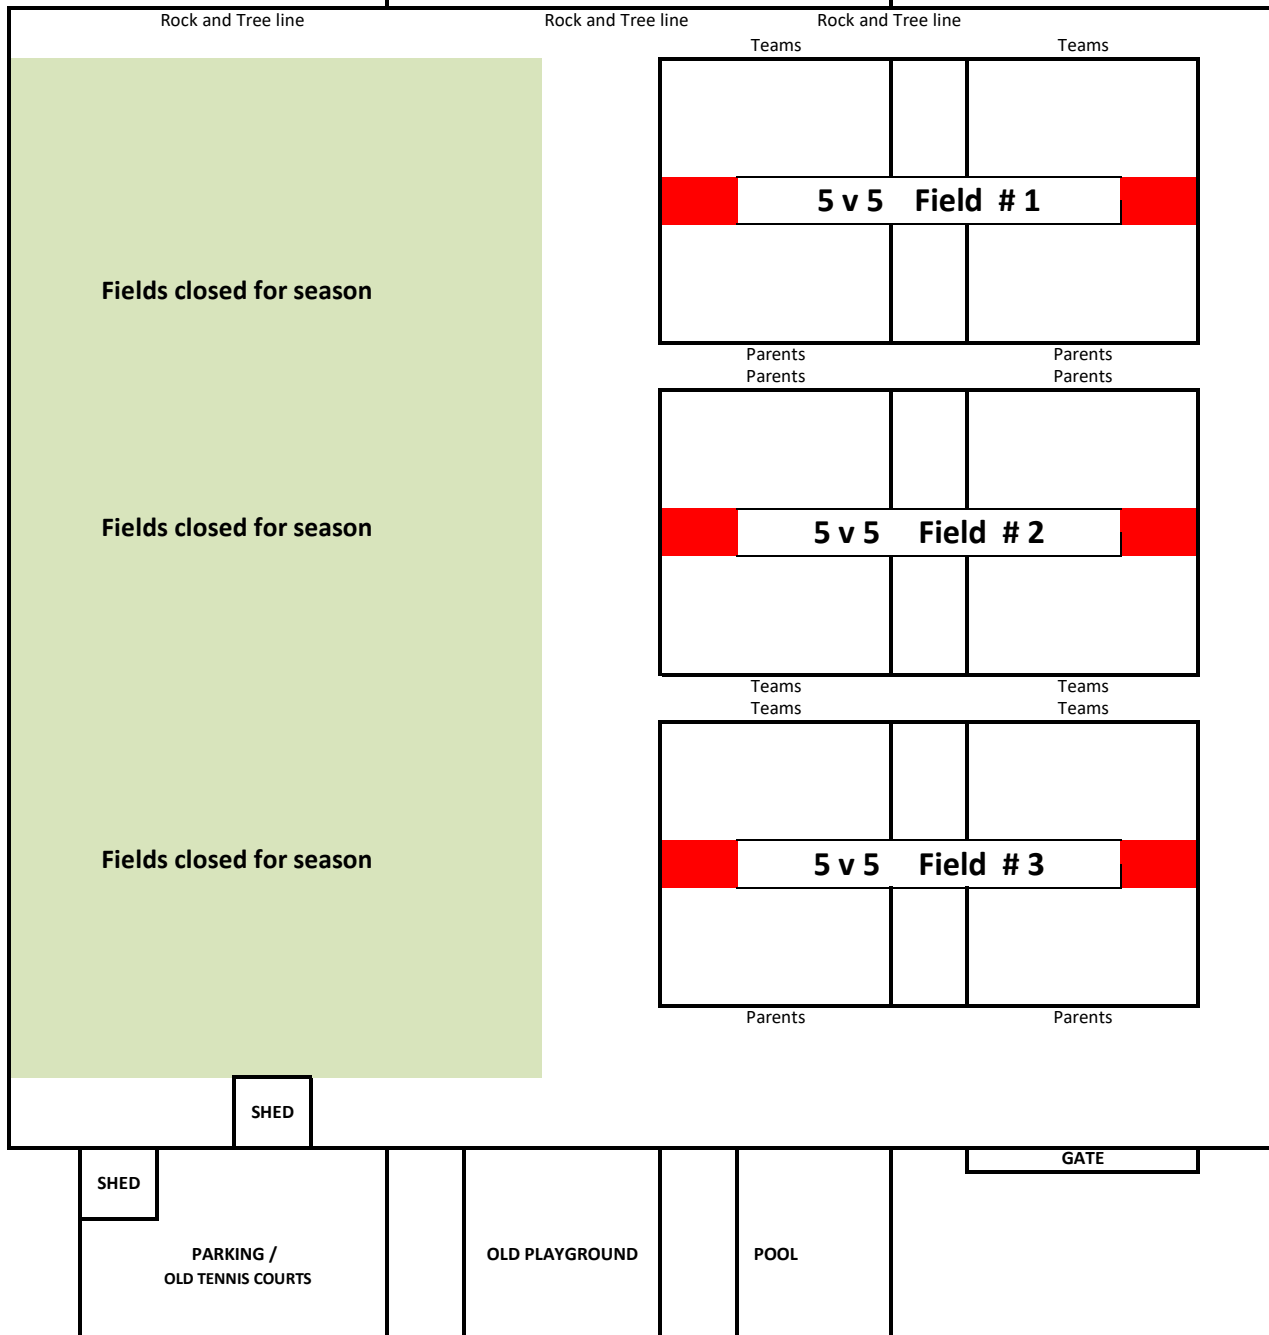

UPPER Tilda B Stone

Note: Not to Scale

UPPER Tilda B Stone

Note: Not to Scale

LOWER Tilda B Stone

LOWER Wamsutta

NOTE: ONE WAY AROUND BACK OF SCHOOL ONLY PARK ON SIDE NEAREST THE FIELDS OR IN FRONT OF SCHOOL

NOTE: Not to Scale

UPPER Wamsutta

NOTE: Not to Scale

NOTE: Parking behind the school is only allowed on one side and that is the side nearest the fields

Poncin Hewitt